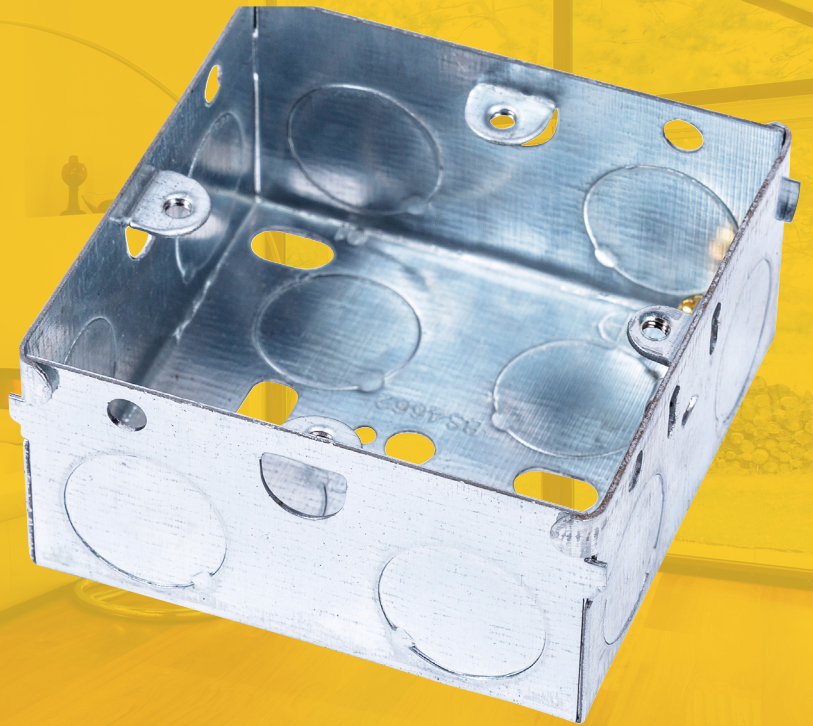

ES1

Metal Switch & Socket Box

Technical Specifications

Depth	35mm
No. Gangs	1 Gang
Lugs	1 Adjustable & 3 Fitted
Dimensions	L 70mm x W 130mm x D 35mm

Technical Drawing